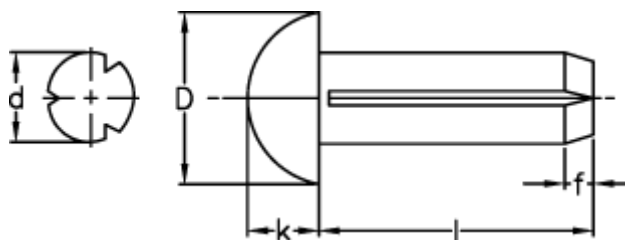

Data Sheet

Article number: 08844106

Description: KLEE Slotted rivet N4 6x8, steel
DIN 1476/DIN-EN-Norm 28 746

Measures

D = 10.5

d = 6.0

f = 1.5

k = 3.6

Length = 7-35